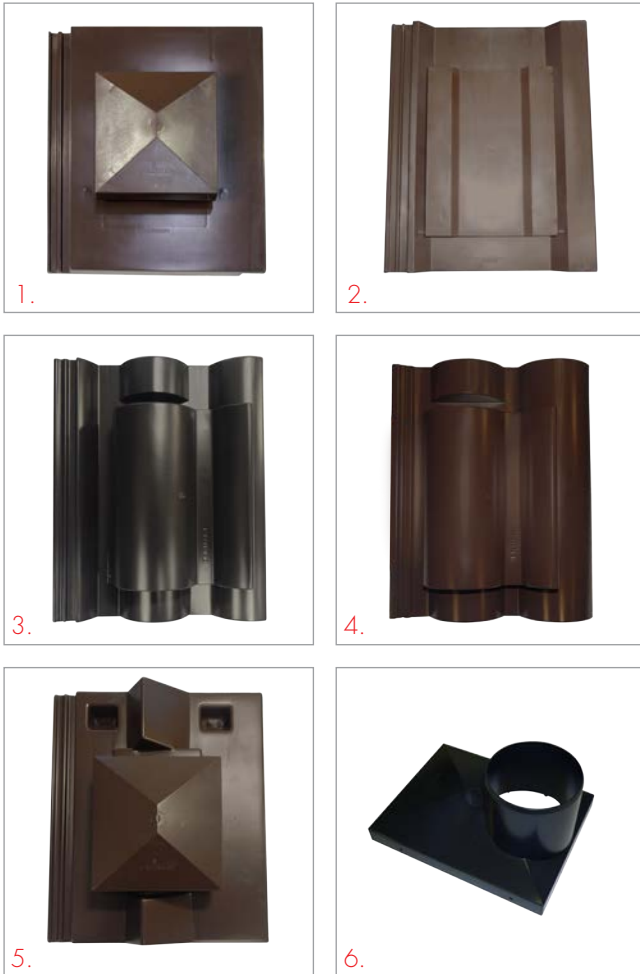

High Flow Vents

1. High Flow Vent for Stonewold Mark II Profile
KG6083-0200 Brown, -0400 Grey
2. High Flow Vent for Wessex Profile
KG6092-0200 Brown
3. High Flow Vent for Regent Profile
KG6084-0200 Brown
4. High Flow Vent for Bold Roll Profile
KG6085-0200 Brown
5. High Flow Vent for Delta Profile (only for ventilation, cannot attached adaptor for mechanical extraction)
KG4096-0200 Brown
6. Adaptor KG8000